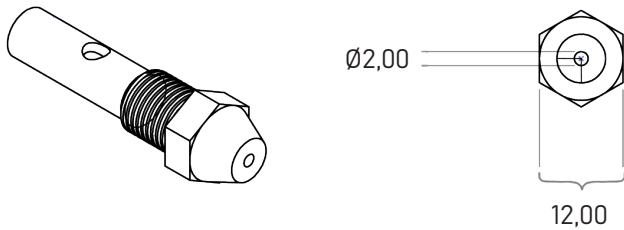

Schematic :