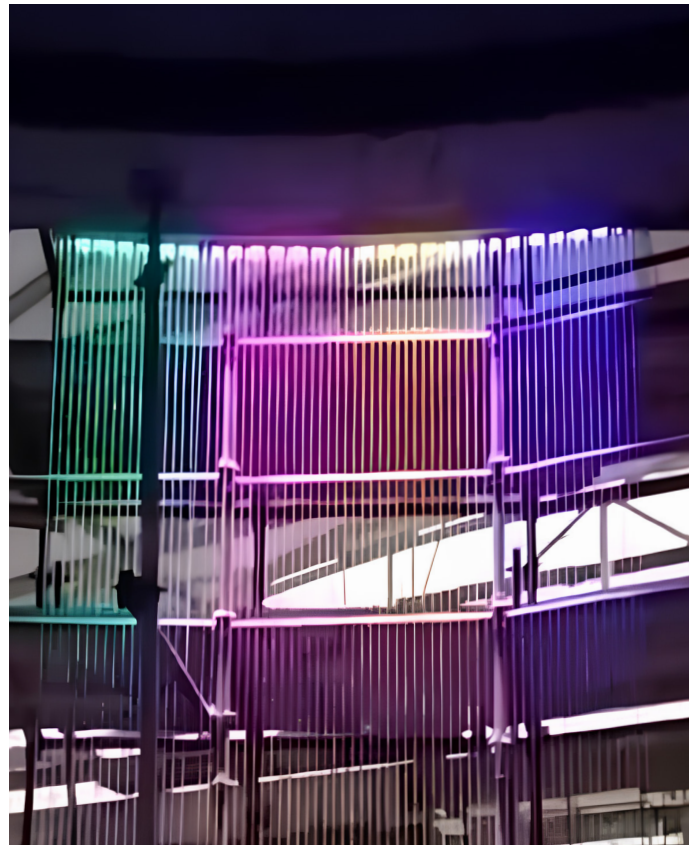

# LACE WATER CURTAIN

## Elegance in Every Drop

The Lace Water Curtain with LED Lighting seamlessly combines the timeless elegance of cascading water with cutting-edge illumination, creating an enchanting visual experience for both outdoor and indoor settings. This innovative feature boasts angle-adjustable LED lights that enhance the beauty of the falling water effect, providing a dynamic and mesmerizing display that captivates any audience.

Designed with a splash-free mechanism, the Lace Water Curtain ensures a clean and serene ambiance, making it an ideal centerpiece for various spaces. The soothing sounds of gently flowing water, paired with the vibrant play of lights, offer a tranquil environment that promotes relaxation and aesthetic pleasure. Whether used in a garden, patio, or interior space, this water feature transforms the area into a haven of peace and beauty, inviting guests to indulge in its captivating charm.

- ✓ DMX Controlled Solenoid System
- ✓ Robust Stainless Steel
- ✓ Elegant water Flow
- ✓ RGB or Single Color (White Amber etc).
- ✓ Wallwasher Option
- ✓ Easy Installation
- ✓ Customized Collector Design  
(Length - Arch Shape etc.)