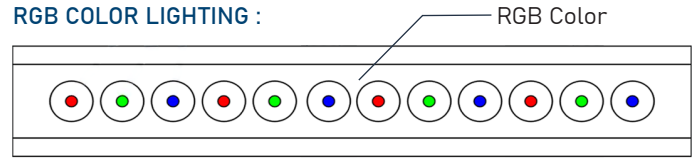

TECHNICAL DETAILS

MODEL :	Lace Water Curtain
NOZZLE :	Ø2 mm
NOZZLE MATERIAL :	Brass
NOZZLE Quantity :	30 pcs nozzle
POWER & DMX :	Combo Cable
VOLTAGE :	24 VDC
LIGHTING POWER PER UNIT :	15 W
PRODUCT NO :	1275

RGB COLOR LIGHTING :

SINGLE COLOR LIGHTING: