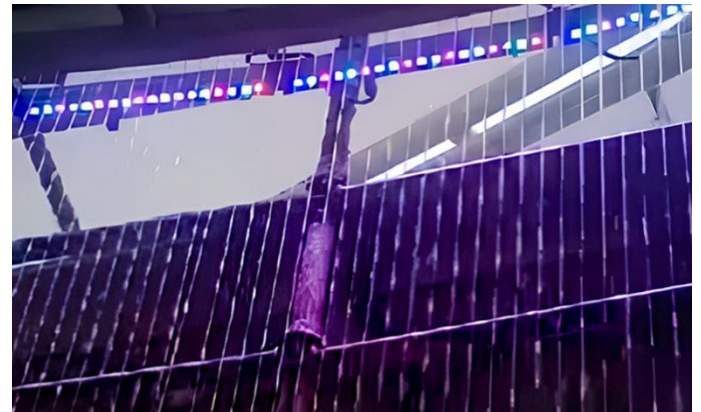

Schematic :