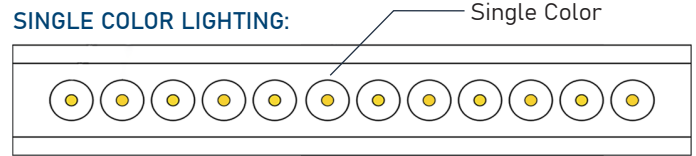

LACE WATER CURTAIN

TECHNICAL DETAILS

MODEL :	Lace Water Curtain
NOZZLE :	Ø2 mm
NOZZLE MATERIAL :	Brass
NOZZLE Quantity :	30 pcs nozzle
POWER & DMX :	Combo Cable
VOLTAGE :	24 VDC
LIGHTING POWER PER UNIT :	15 W
PRODUCT NO :	1275

Schematic :

Electrical Connection Schematic :